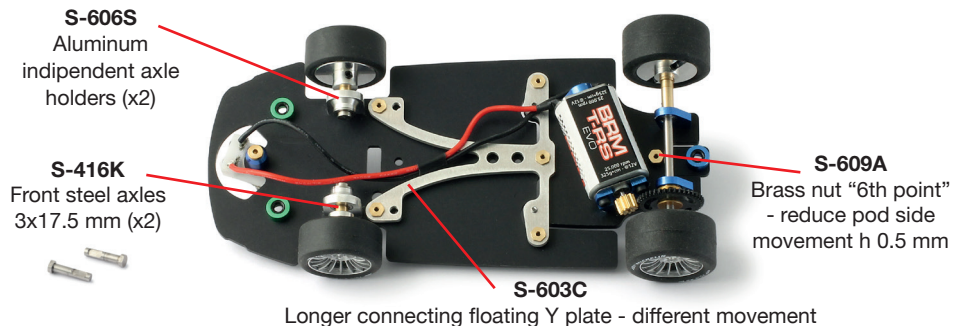

Slot Cars **BRM**

OPTIONAL SPARES AND TIRES

S-305S	GT front lowered tires (x2)	S-324	P911 GT1 - set BBS black inserts + photo-etch + alu nuts (x4)
S-306M	GT STANDARD 30 shore rear tires (x2)	S-324G	P911 GT1 - set BBS GOLD inserts + photo-etch + alu nuts (x4)
S-306-R	GT Rear "RACE" tires 35 shore (x2)	S-324O	P911 GT1 - set OZ black inserts + photo-etch + alu nuts (x4)
S-306E	GT SOFT NEW 22 shore rear tires (x2)		
S-306S	GT SUPERSOFT 15 shore rear tires (x2)		
S-306SP	GT Rear Sponge tires (x2)		
S-306SS	GT Rear wheels + sponge tyres glued (x2)		
S-604B	GREEN Aluminum mounts H 3.5mm for F.O.S		
S-605B	Brass "nuts" H 3.75mm (x5)		
S-605C	Brass "nuts" H 4.0mm (x5)		
S-611	Full set of screws		
S-013S	Steel body screws for 1.5 A.K. for F.O.S.		
S-033SE	SUPER-EVO BRM long-can motor		
S-067S	AW 38T Spur Gear Ø 20.1mm + M3 screw	S-034S	AW 10T Brass pinion Ø 6.0mm
S-053S	AW 42T Spur Gear Ø 22.1mm + M3 screw	S-076	AW 12T Brass pinion Ø 6.8mm
S-094S	AW 44T Spur Gear Ø 23.0mm + M3 screw	S-077	AW 13T Brass pinion Ø 7.3mm
S-013O	Black O-Rings for F.O.S. (x10)		
S-421A	Screws M2x6 Sink Head for Allen Key 1.3mm (x10)		
S-421C	Screws M2x4 Sink Head for Allen Key 1.3mm (x10)		
S-013R	Rubber covers for body post - standard H1.0mm (x4)		
S-013RA	Rubber covers for body post - H0.5mm (x4)		
S-013RB	Rubber covers for body post - H1.5mm (x4)		
S-013RC	Rubber covers for body post - H2.0mm (x4)		

FULL WHITE KITS - KIT BIANCHI COMPLETI

BRM047K2	P911 GT1 full white kit - with new racing preassembled chassis
BRM-KAP911	Upgrade kit P911 GT1 (new aluminum racing chassis and parts)

WHITE BODY KITS AND PARTS - KIT

S-318	Full white body kit	S-321	Rubber wing mounts (x2 sets)
S-319	Painted clear parts set	S-321A	Rubber Antenna (x2)
S-320	Lexan cockpit set + parts		

OPTIONAL CHASSIS CONFIGURATION

BRM152
FAT Turbo #30
24h Le Mans 1997

BRM153
FAT Turbo #00
24h Daytona 1998

BRM154
Hutchinson #33
24h Le Mans 1997

PORSCHE
911 GT1
1 / 2 4 SCALE

NEW RACING CHASSIS